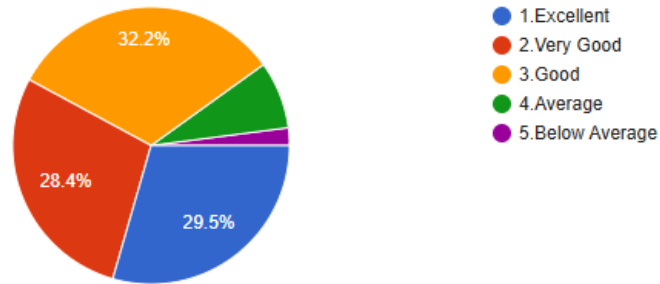

G.S. Gawande Mahavidyalaya, Umarched, Dist. Yavatmal Students Satisfaction Survey- (2023-24)

Students' feedback in the form of Student satisfaction survey is instigated to assess the performance of the institution on quality education and the support facilities catered to students on campus. NAAC has prescribed guidelines for evaluation of institution on various basis. Students' feedback is one of them. Students Satisfaction Survey (SSS) is designed by the institution that focus upon overall facilities provided on the campus, administrative services, teaching learning process, evaluation process and infrastructural and welfare measures taken by the institution and the results are provided as follows:

1.How do you rate the administrative facilities provided to the students?
विद्यार्थ्यांना दिल्या जाणाऱ्या प्रशासकीय सेवांचे मूल्यांकन तुम्ही कसे कराल?

[Copy chart](#)

292 responses